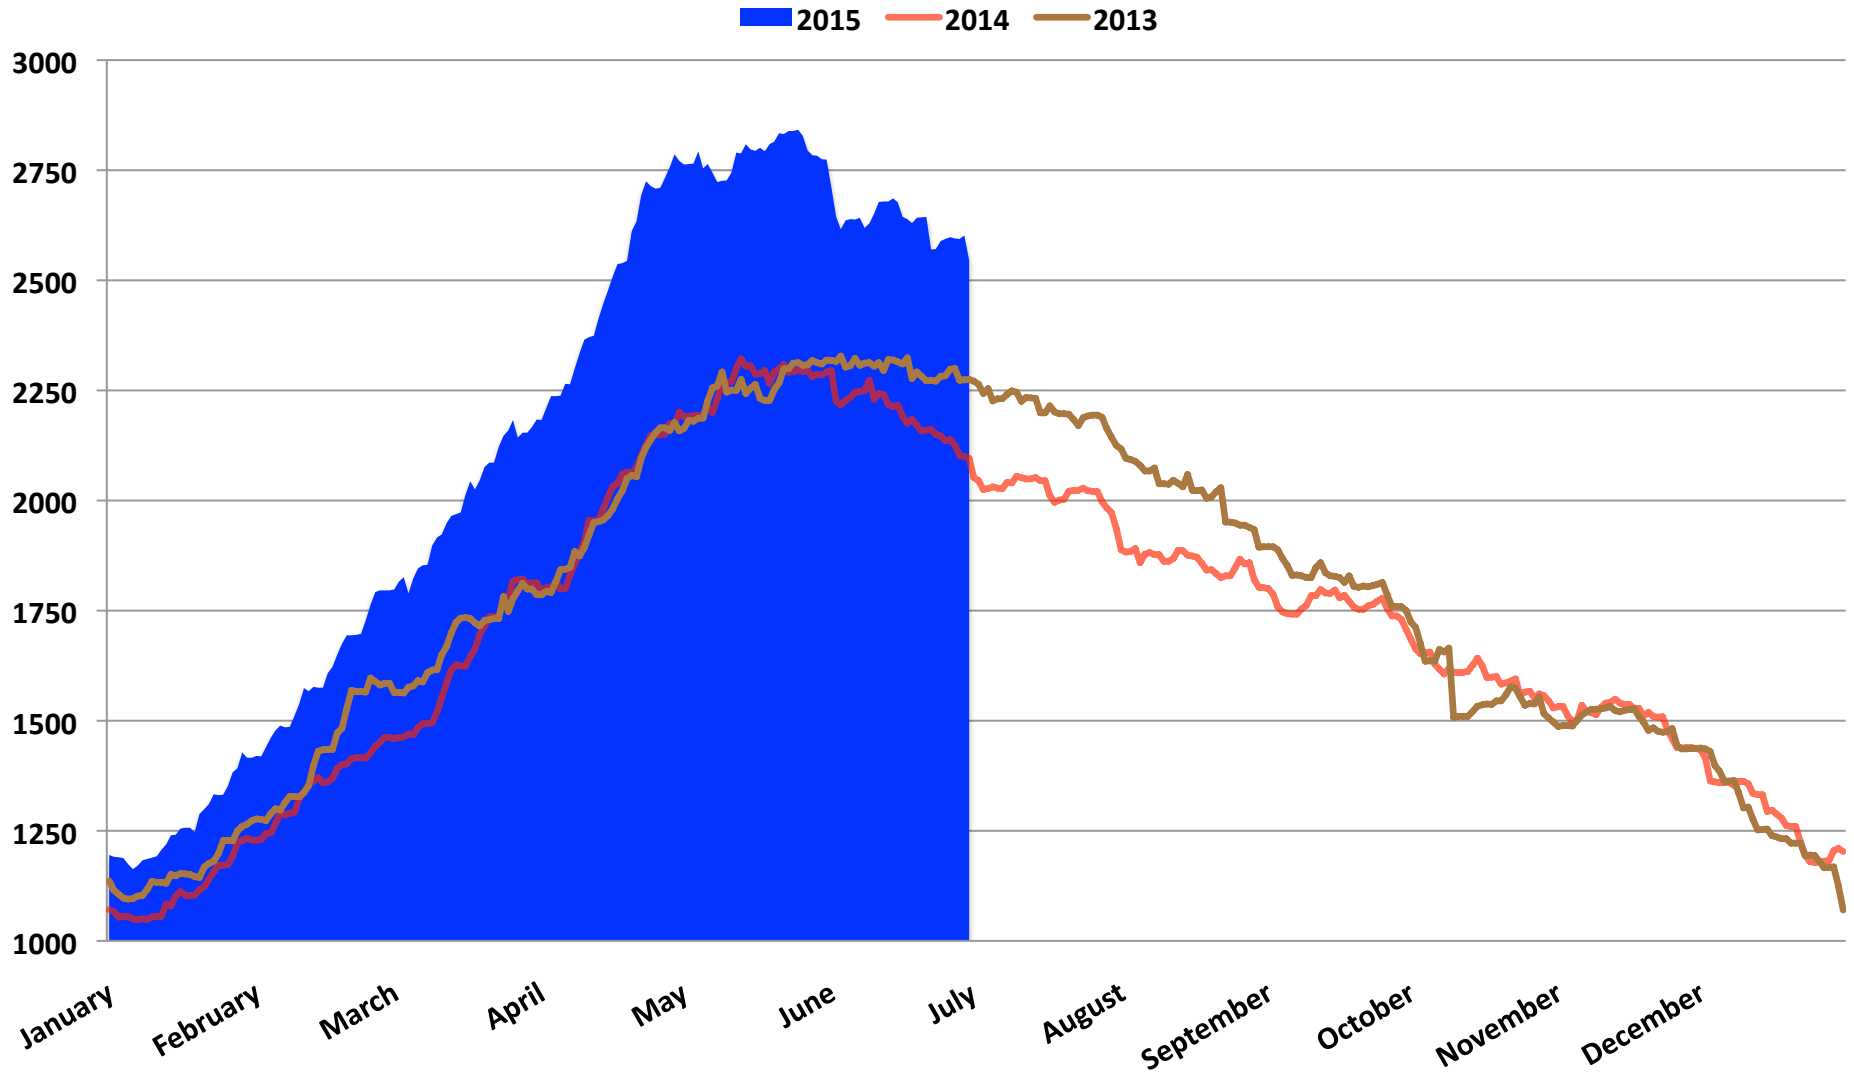

2015 Pendings Compared To Previous Two Years

kw.

Providing critical market data & local information to buyers & sellers of real estate in Des Moines and Central Iowa at Keller Williams Realty

Source: Des Moines Area Association of REALTORS® MLS - Les Sulgrove, Keller Williams Ankeny Metro