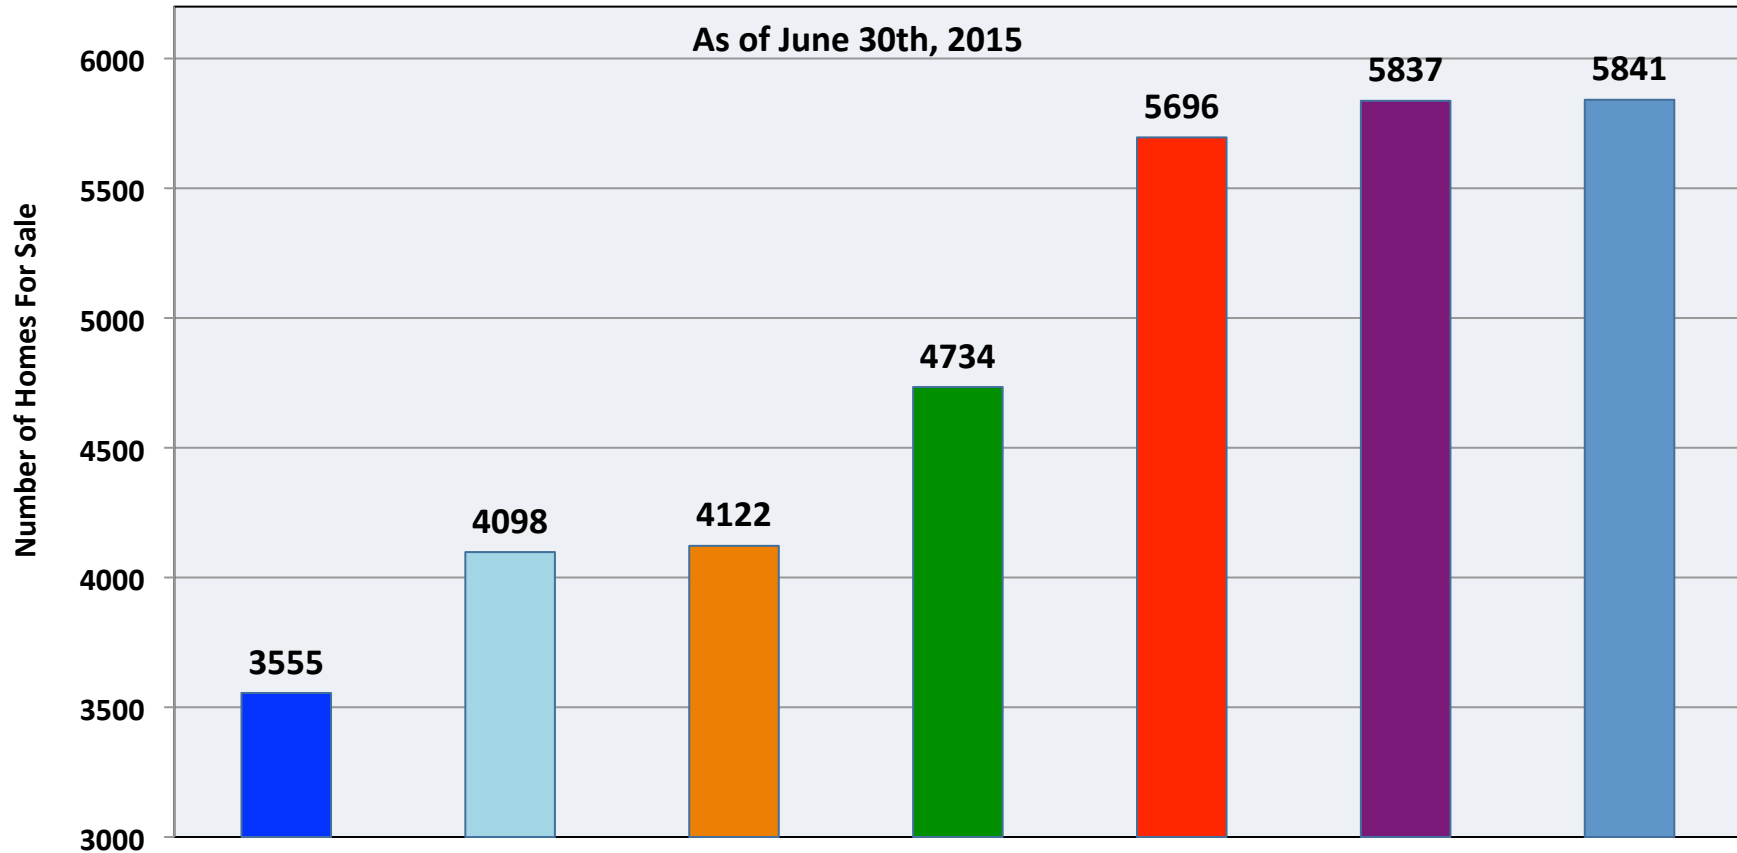

Housing Inventory Compared To Previous 6 Years

■ 2015 ■ 2014 ■ 2013 ■ 2012 ■ 2011 ■ 2010 ■ 2009

kw.

Providing critical market data & local information to buyers & sellers of real estate in Des Moines and Central Iowa at Keller Williams Realty