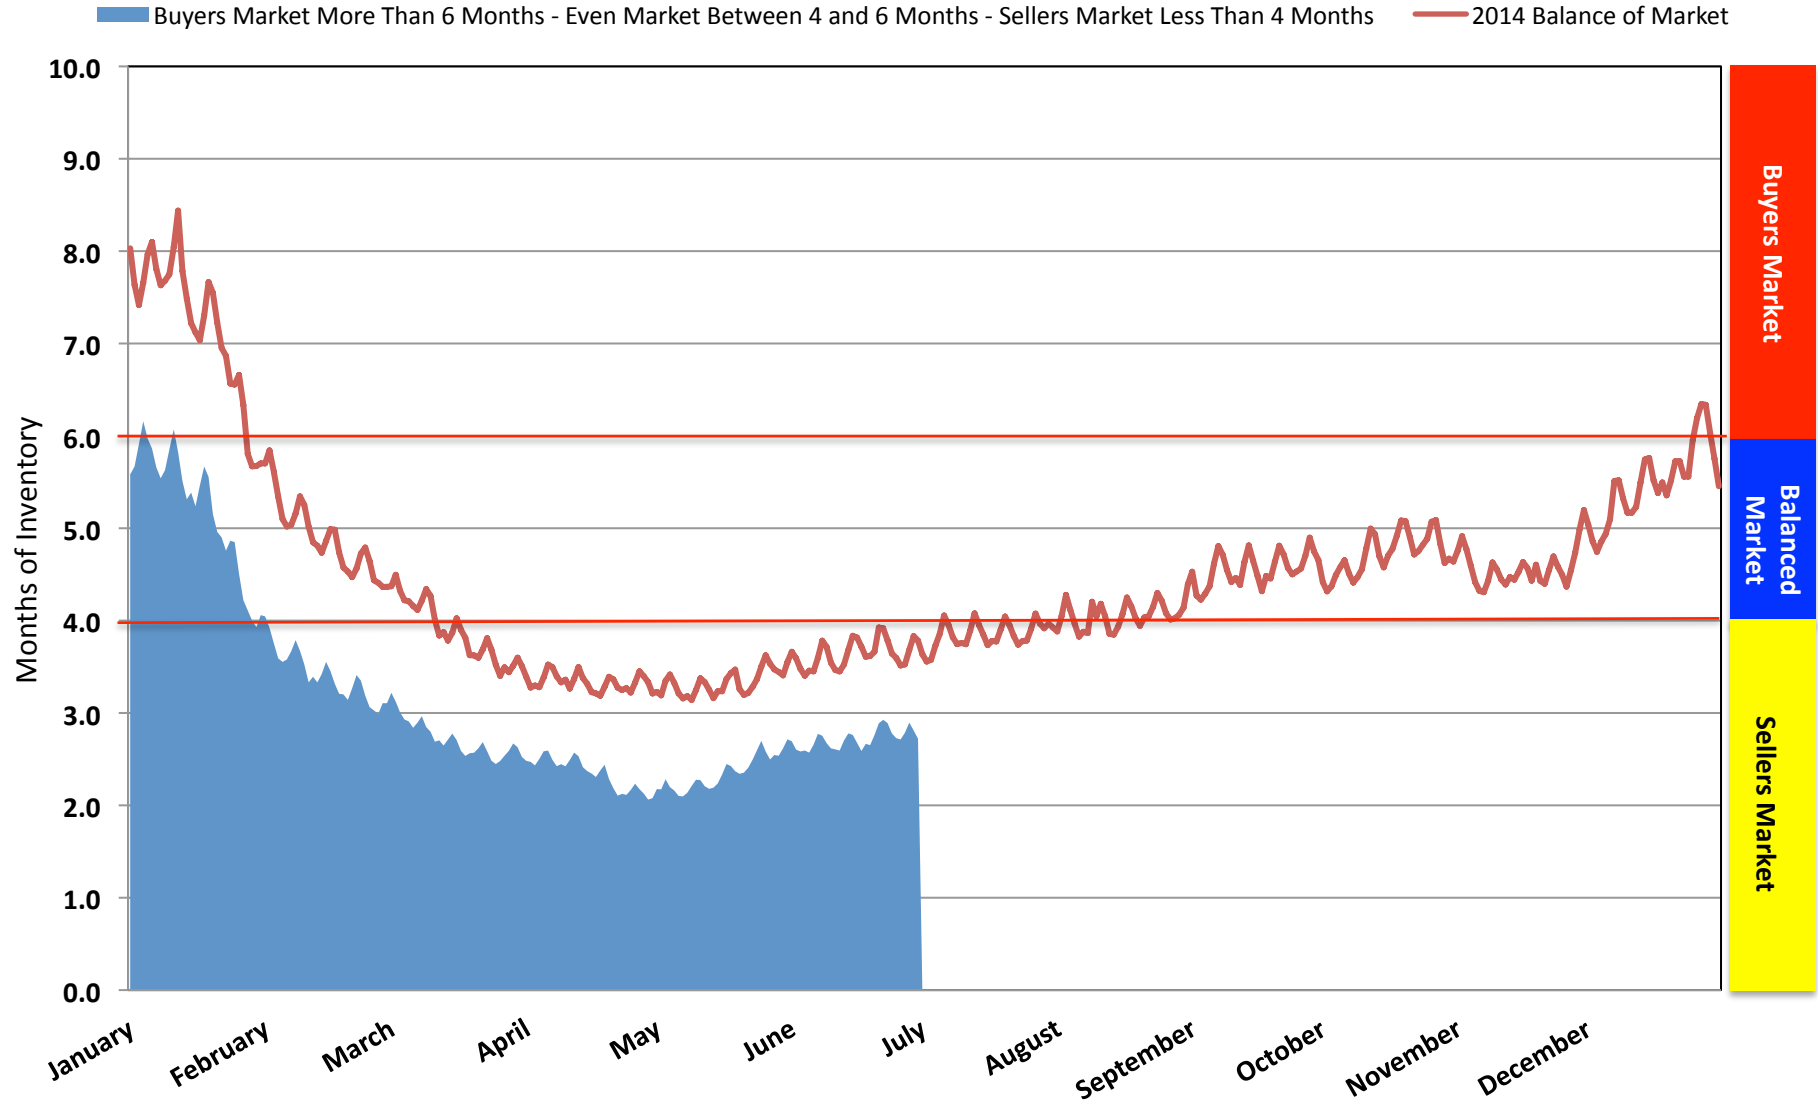

2015 Balance of the Market vs 2014

Providing critical market data & local information to buyers & sellers of real estate in Des Moines and Central Iowa at Keller Williams Realty

Source: Des Moines Area Association of REALTORS® MLS - Les Sulgrove, Keller Williams Ankeny Metro